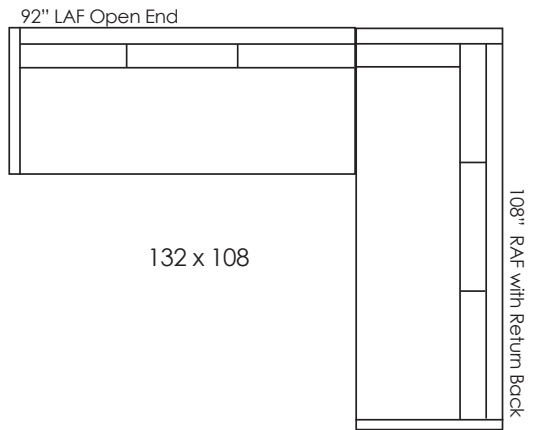

CARMEL STANDARD FULL BACK RETURN SECTIONALS

Carmel includes blade style oak or maple legs • Available slipcovered
• Call for Pricing and Yardage Estimates •