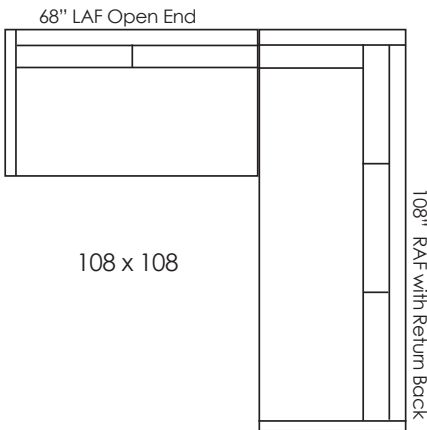

CARMEL STANDARD FULL BACK RETURN SECTIONALS

Carmel includes blade style oak or maple legs • Available slipcovered
• Call for Pricing and Yardage Estimates •