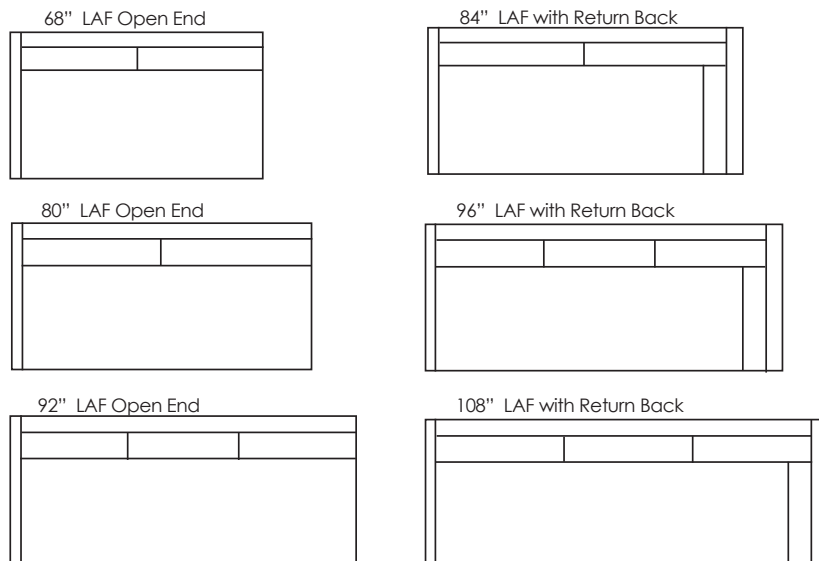

LANCASTER

CUSTOM CRAFTED UPHOLSTERY

Two Piece Sectional
108"W x 132"D

CARMEL SECTIONALS 8690

H31/33 AH24 SD24 SH19
Base Depth 40"

Carmel Straight Back Standard Sectional Components

Curved units cannot be combined with straight back standard sectional components.