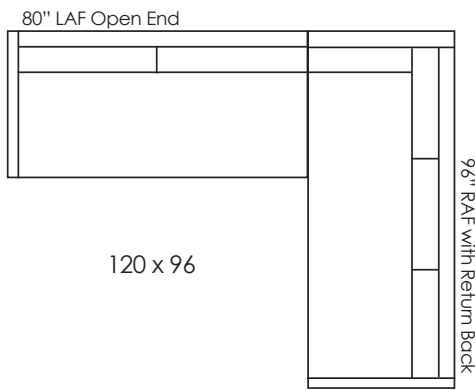

CARMEL STANDARD FULL BACK RETURN SECTIONALS

Carmel includes blade style oak or maple legs • Available slipcovered
• Call for Pricing and Yardage Estimates •