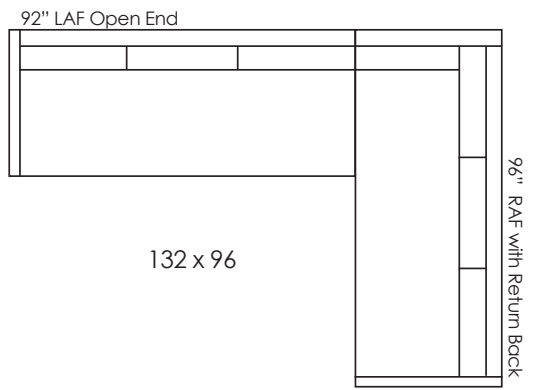

CARMEL STANDARD FULL BACK RETURN SECTIONALS

Carmel includes blade style oak or maple legs • Available slipcovered
• Call for Pricing and Yardage Estimates •