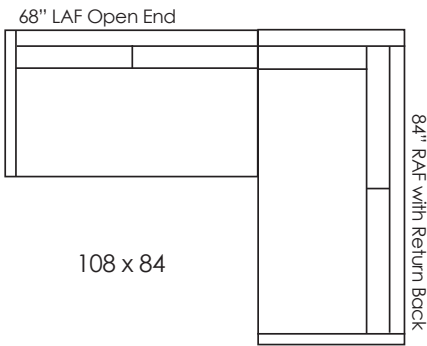

CARMEL STANDARD FULL BACK RETURN SECTIONALS

Carmel includes blade style oak or maple legs • Available slipcovered
• Call for Pricing and Yardage Estimates •