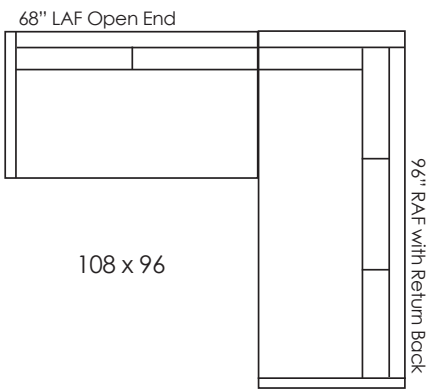

CARMEL STANDARD FULL BACK RETURN SECTIONALS

Carmel includes blade style oak or maple legs • Available slipcovered
• Call for Pricing and Yardage Estimates •