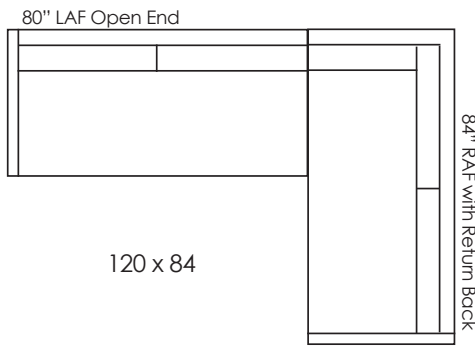

CARMEL STANDARD FULL BACK RETURN SECTIONALS

Carmel includes blade style oak or maple legs • Available slipcovered
• Call for Pricing and Yardage Estimates •