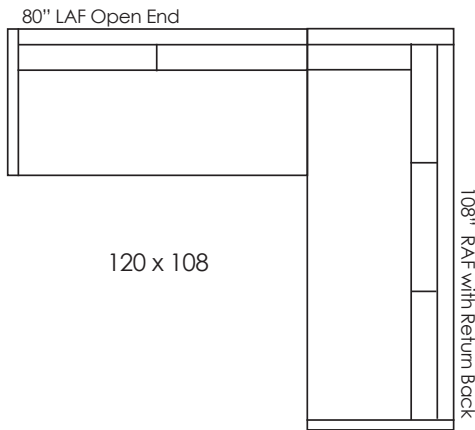

CARMEL STANDARD FULL BACK RETURN SECTIONALS

Carmel includes blade style oak or maple legs • Available slipcovered
• Call for Pricing and Yardage Estimates •