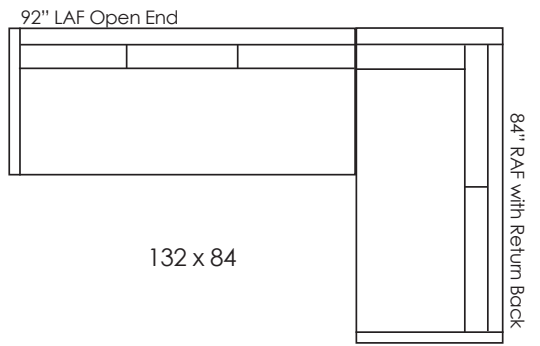

CARMEL STANDARD FULL BACK RETURN SECTIONALS

Carmel includes blade style oak or maple legs • Available slipcovered
• Call for Pricing and Yardage Estimates •